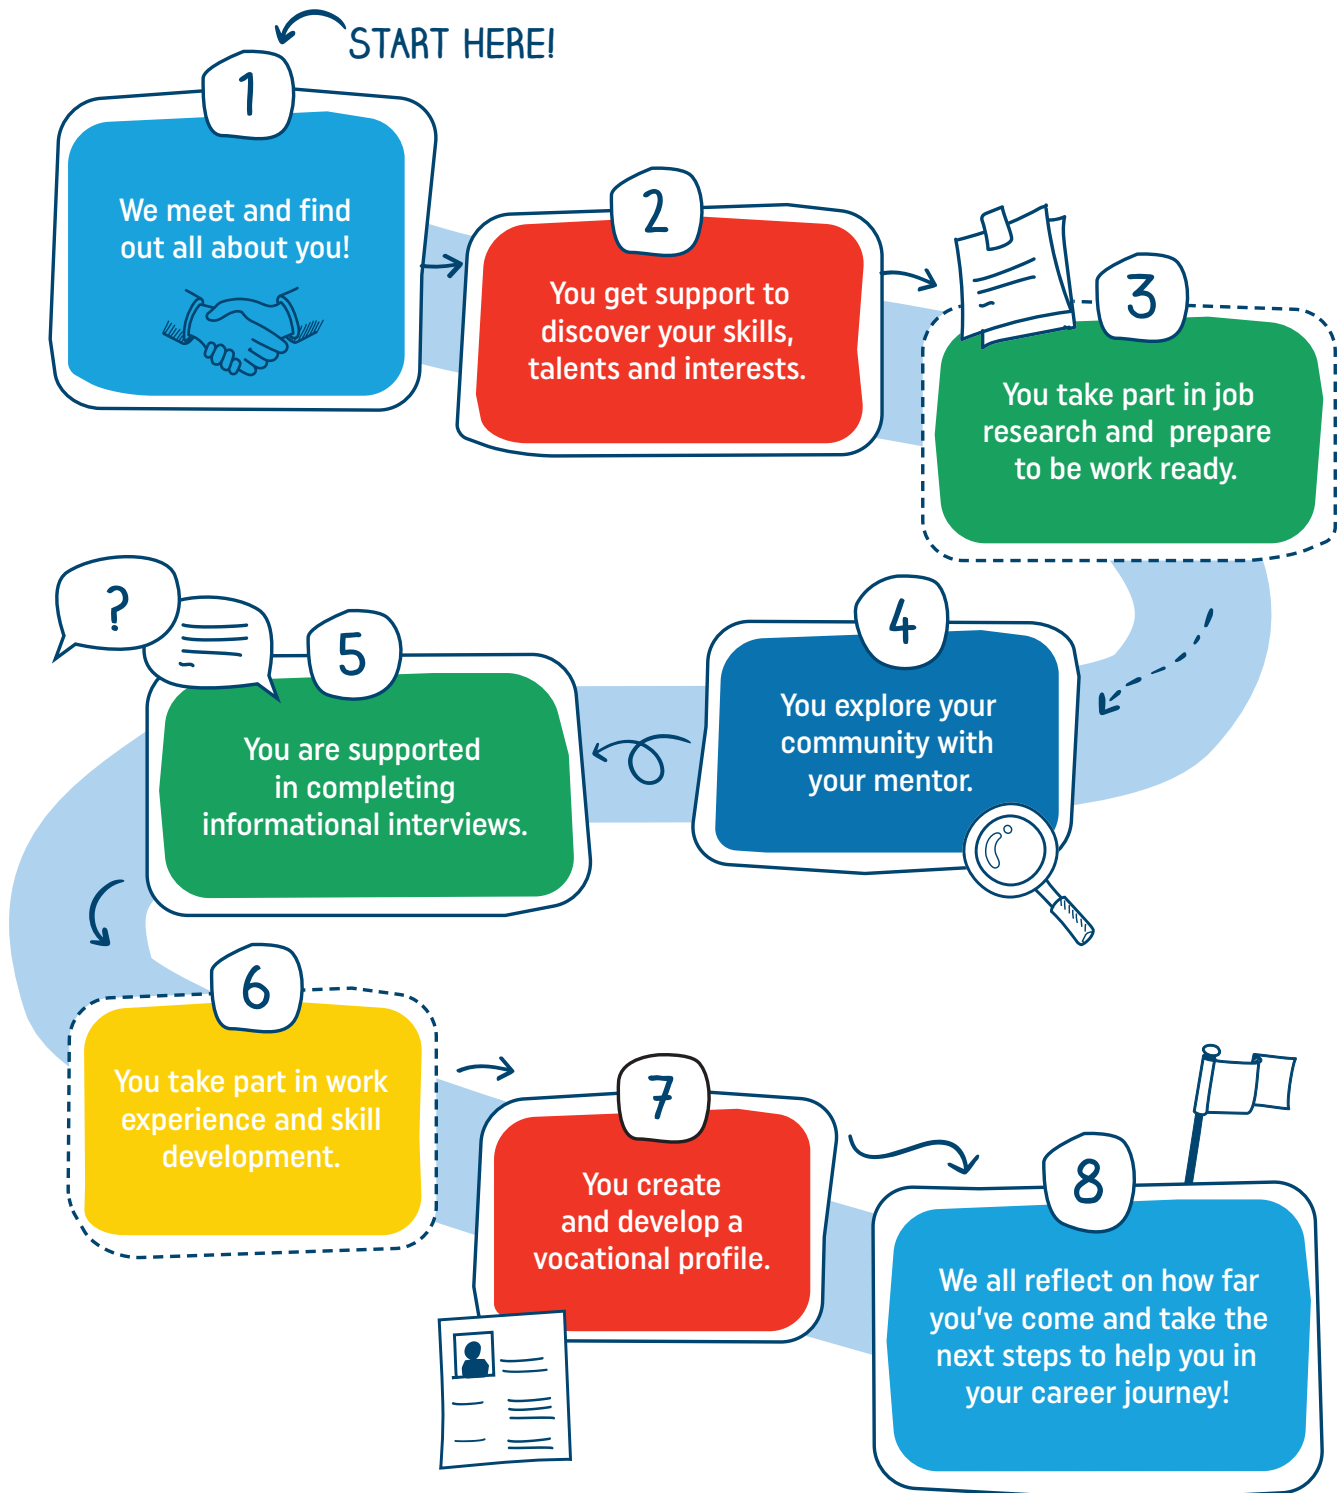

PATHWAY TO SUCCESS

Easy steps to employment

Contact us today to kick start your employment journey!
Call the Employment Discovery Support team on 08 9201 8900

www.inclusionwa.org.au